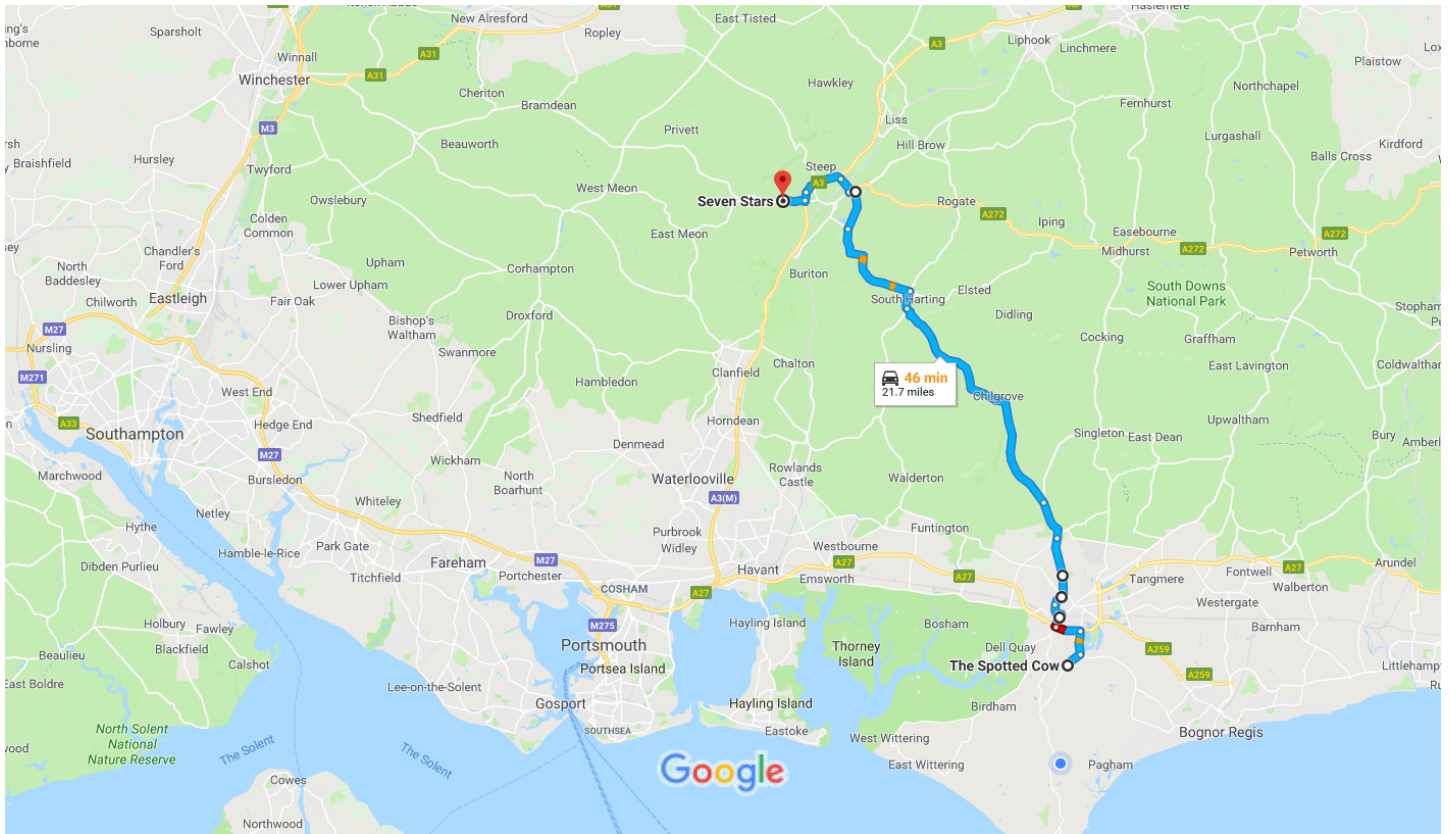

The Spotted Cow to Seven Stars, Winchester Road, Petersfield

Drive 21.7 miles, 46 min

MGOC Chichester August Run

Map data ©2018 Google 5 km

The Spotted Cow

Selsey Rd, Hunston, Chichester PO20 1PD

- ↑ 1. Head south-east towards B2145
3 s (52 ft)

Continue on B2145. Take A286, B2141, B2146 and B2199 to A272 in Hampshire

42 min (21.7 mi)

- ↶ 2. Turn left onto B2145
0.2 mi
- 📍 3. At the roundabout, take the 1st exit and stay on B2145
0.4 mi
- 📍 4. At the roundabout, take the 1st exit and stay on B2145
0.7 mi
- 📍 5. At the roundabout, take the 1st exit onto Chichester Bypass/A27
0.7 mi
- 📍 6. At the roundabout, take the 3rd exit onto Stockbridge Rd/A286
[Continue to follow A286](#)
0.5 mi
- ↶ 7. Slight left onto Ave De Chartres/A286
0.2 mi

8.  At the roundabout, take the 3rd exit and stay on Ave De Chartres/A286

0.3 mi
9.  At the roundabout, take the 2nd exit onto Orchard St/A286
 Continue to follow A286

0.4 mi
10.  Turn right onto Churchside/A286

0.5 mi
19.  Keep left at the fork, follow signs for A3/A272/Portsmouth/Winchester and merge onto Liphook - Petersfield Bypass/A3

1.2 mi
20.  Take the A272 exit towards A32/Alton/Winchester

0.2 mi
21.  At the roundabout, take the 4th exit onto A272
 Destination will be on the left